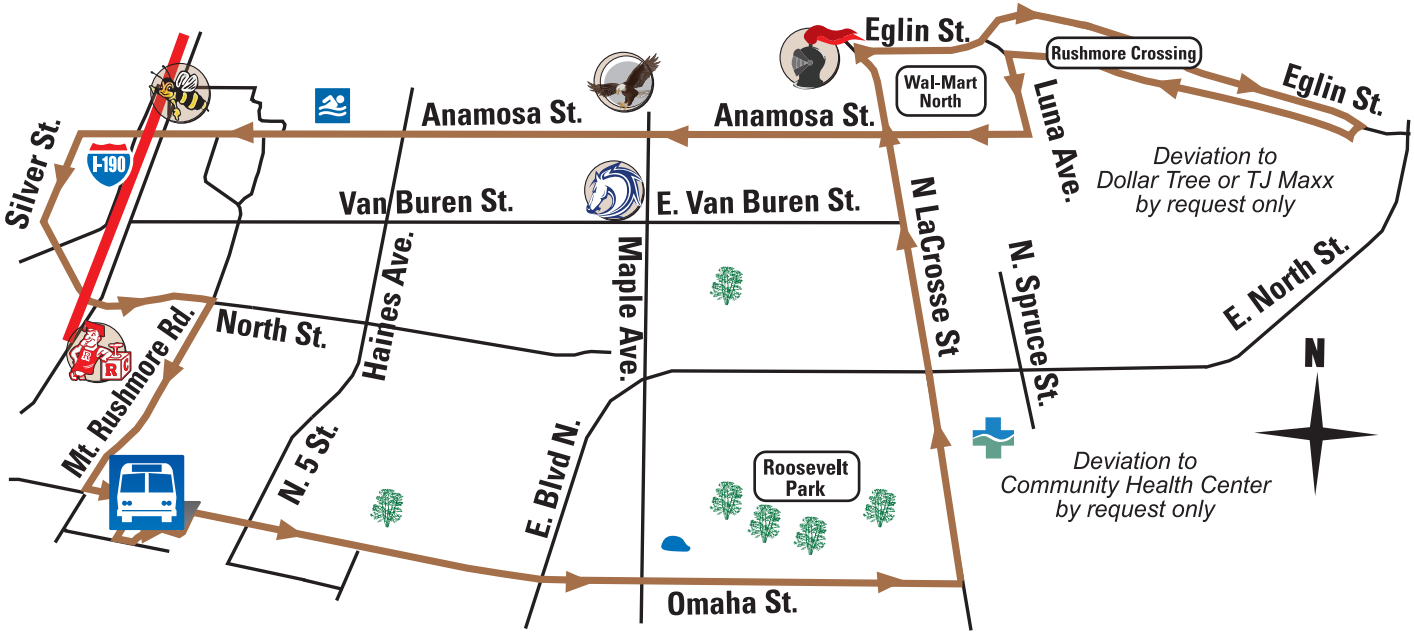

NORTHBOUND

COOLIDGEroute

SOUTHBOUND

Depart from MBTC	Omaha & N LaCrosse	Rushmore Crossing	Pizza Ranch	Wal-Mart North	E Anamosa & N Maple	Anamosa & Silver	Central High School	Arrive at MBTC
6:20	6:24	6:30	6:33	6:34	6:36	6:39	6:43	6:45
7:30	7:34	7:40	7:43	7:44	7:46	7:49	7:53	7:55
8:40	8:44	8:50	8:53	8:54	8:56	8:59	9:03	9:05
9:50	9:54	10:00	10:03	10:04	10:06	10:09	10:13	10:15
11:00	11:04	11:10	11:13	11:14	11:16	11:19	11:23	11:25
12:10	12:14	12:20	12:23	12:24	12:26	12:29	12:33	12:35
1:20	1:24	1:30	1:33	1:34	1:36	1:39	1:43	1:45
2:30	2:34	2:40	2:43	2:44	2:46	2:49	2:53	2:55
3:40	3:44	3:50	3:53	3:54	3:56	3:59	4:03	4:05
4:50	4:54	5:00	5:03	5:04	5:06	5:09	5:13	5:15

Depart from MBTC	5th & St Pat	5th & Minnesota	Wal-Mart South	Parkview Park	Elm & Minnesota	Elm & Fairmont	Mt Rush Rd & Cathedral	St Pat & Mt Rush Rd	Arrive at MBTC
6:55	7:00	7:04	7:07	7:10	7:11	7:13	7:15	7:17	7:23
8:05	8:10	8:14	8:17	8:20	8:21	8:23	8:25	8:27	8:33
9:15	9:20	9:24	9:27	9:30	9:31	9:33	9:35	9:37	9:43
10:25	10:30	10:34	10:37	10:40	10:41	10:43	10:45	10:47	10:53
11:35	11:40	11:44	11:47	11:50	11:51	11:53	11:55	11:57	12:03
12:45	12:50	12:54	12:57	13:00	1:01	1:03	1:05	1:07	1:13
1:55	2:00	2:04	2:07	2:10	2:11	2:13	2:15	2:17	2:23
3:05	3:10	3:14	3:17	3:20	3:21	3:23	3:25	3:27	3:33
4:15	4:20	4:24	4:27	4:30	4:31	4:33	4:35	4:37	4:43
5:25	5:30	5:34	5:37	5:40	5:41	5:43	5:45	5:47	5:53

SERVICE PROVIDED MONDAY - SATURDAY

Yellow indicates Saturday service schedule

Milo Barber Transportation Center **SERVICES ALONG ROUTE**

Roosevelt Park	General Beadle Elementary	St Thomas More High School	Parkview Park
Community Health Center	Horace Mann Pool	Monument Health	Grandview Elementary
Rushmore Crossing	Horace Mann Elementary	VA Clinic	South Middle School
Wal-Mart North	Central High School	Westhills Village	Black Hills Regional Eye Institute
Knollwood Heights Elementary	Rapid City Public Library	Wal-Mart South	Valley View Heights
North Middle School	Rapid City High School	Restaurant	Safeway
			Walgreens