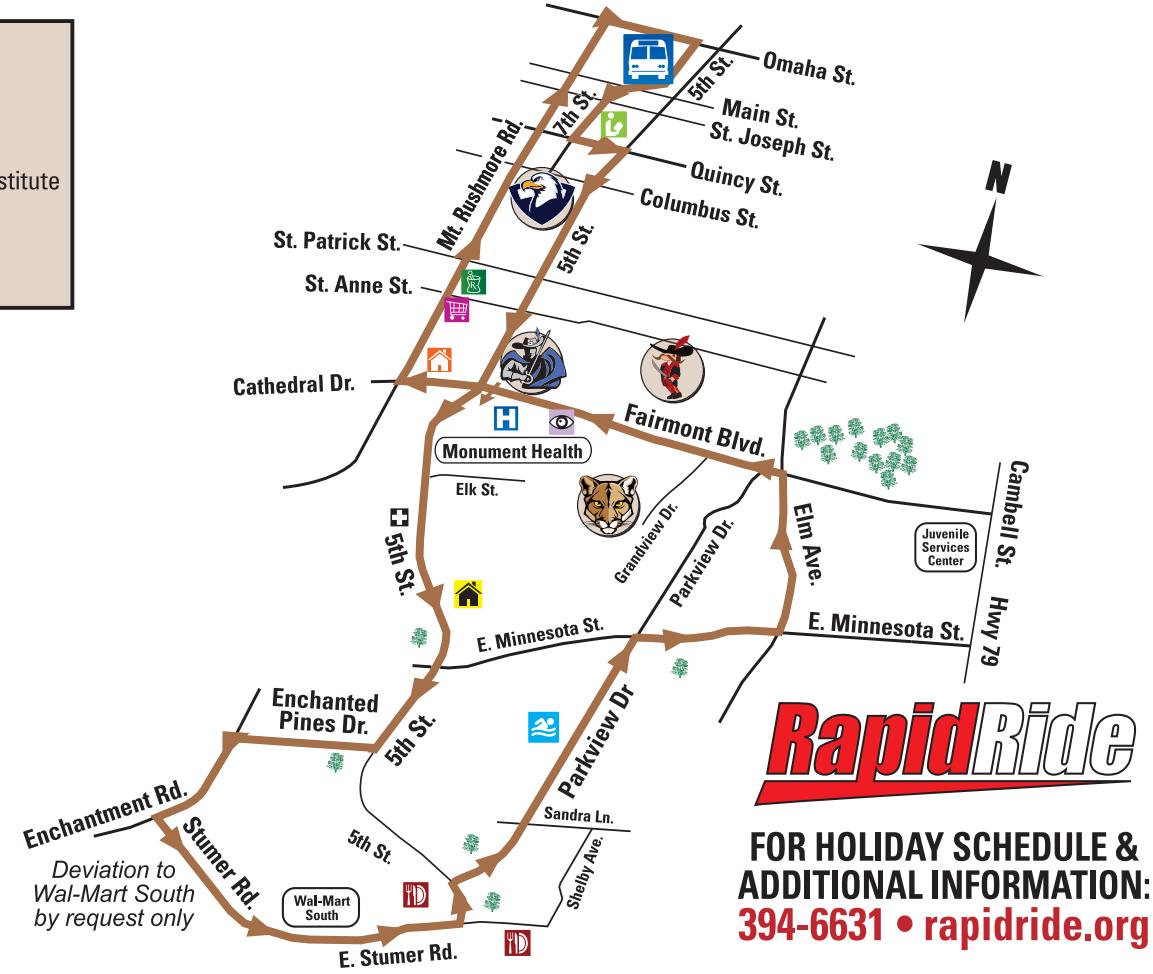

NORTHBOUND

COOLIDGEroute

SOUTHBOUND

Depart from MBTC	Omaha & N LaCrosse	Rushmore Crossing	Pizza Ranch	Wal-Mart North	E Anamosa & N Maple	Anamosa & Silver	Central High School	Arrive at MBTC
6:20	6:24	6:30	6:33	6:34	6:36	6:39	6:43	6:45
7:30	7:34	7:40	7:43	7:44	7:46	7:49	7:53	7:55
8:40	8:44	8:50	8:53	8:54	8:56	8:59	9:03	9:05
9:50	9:54	10:00	10:03	10:04	10:06	10:09	10:13	10:15
11:00	11:04	11:10	11:13	11:14	11:16	11:19	11:23	11:25
12:10	12:14	12:20	12:23	12:24	12:26	12:29	12:33	12:35
1:20	1:24	1:30	1:33	1:34	1:36	1:39	1:43	1:45
2:30	2:34	2:40	2:43	2:44	2:46	2:49	2:53	2:55
3:40	3:44	3:50	3:53	3:54	3:56	3:59	4:03	4:05
4:50	4:54	5:00	5:03	5:04	5:06	5:09	5:13	5:15

Depart from MBTC	5th & St Pat	5th & Minnesota	Wal-Mart South	Parkview Park	Elm & Minnesota	Elm & Fairmont	Mt Rush Rd & Cathedral	St Pat & Mt Rush Rd	Arrive at MBTC
6:55	7:00	7:04	7:07	7:10	7:11	7:13	7:15	7:17	7:23
8:05	8:10	8:14	8:17	8:20	8:21	8:23	8:25	8:27	8:33
9:15	9:20	9:24	9:27	9:30	9:31	9:33	9:35	9:37	9:43
10:25	10:30	10:34	10:37	10:40	10:41	10:43	10:45	10:47	10:53
11:35	11:40	11:44	11:47	11:50	11:51	11:53	11:55	11:57	12:03
12:45	12:50	12:54	12:57	13:00	1:01	1:03	1:05	1:07	1:13
1:55	2:00	2:04	2:07	2:10	2:11	2:13	2:15	2:17	2:23
3:05	3:10	3:14	3:17	3:20	3:21	3:23	3:25	3:27	3:33
4:15	4:20	4:24	4:27	4:30	4:31	4:33	4:35	4:37	4:43
5:25	5:30	5:34	5:37	5:40	5:41	5:43	5:45	5:47	5:53

SERVICE PROVIDED MONDAY - SATURDAY

Yellow indicates Saturday service schedule

Milo Barber Transportation Center **SERVICES ALONG ROUTE**

Roosevelt Park	General Beadle Elementary	St Thomas More High School	Parkview Park
Community Health Center	Horace Mann Pool	Monument Health	Grandview Elementary
Rushmore Crossing	Horace Mann Elementary	VA Clinic	South Middle School
Wal-Mart North	Central High School	Westhills Village	Black Hills Regional Eye Institute
Knollwood Heights Elementary	Rapid City Public Library	Wal-Mart South	Valley View Heights
North Middle School	Rapid City High School	Restaurant	Safeway
			Walgreens