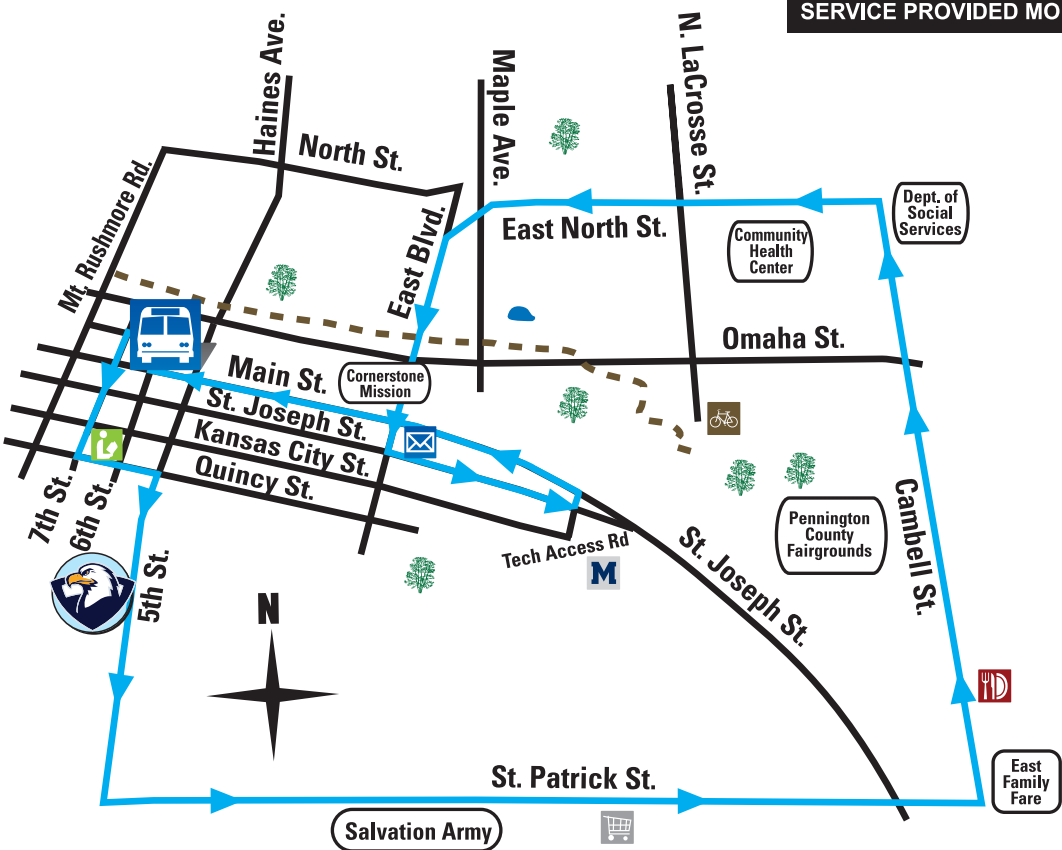

SOUTHEAST

JEFFERSONroute

NORTHEAST

Depart from MBTC	7th & Quincy	5th & St Pat	Shopping Center	East Family Fare	N Cambell & E North	E North & N LaCrosse	E St Joe & SDSM&T	Cornerstone Mission	Arrive at MBTC
6:20	6:23	6:25	6:28	6:31	6:34	6:36	6:41	6:42	6:46
7:30	7:33	7:35	7:38	7:41	7:44	7:46	7:51	7:52	7:56
8:40	8:43	8:45	8:48	8:51	8:54	8:56	9:01	9:02	9:06
9:50	9:53	9:55	9:58	10:01	10:04	10:06	10:11	10:12	10:16
11:00	11:03	11:05	11:08	11:11	11:14	11:16	11:21	11:22	11:26
12:10	12:13	12:15	12:18	12:21	12:24	12:26	12:31	12:32	12:36
1:20	1:23	1:25	1:28	1:31	1:34	1:36	1:41	1:42	1:46
2:30	2:33	2:35	2:38	2:41	2:44	2:46	2:51	2:52	2:56
3:40	3:43	3:45	3:48	3:51	3:54	3:56	4:01	4:02	4:06
4:50	4:53	4:55	4:58	5:01	5:04	5:06	5:11	5:12	5:16

Depart from MBTC	N Haines & Monroe	N Maple & Knollwood	E Anamosa & N LaCrosse	N LaCrosse & E North	E North & Cambell	Cambell & E St Pat	Cornerstone Mission	Arrive at MBTC
6:55	6:59	7:03	7:06	7:07	7:08	7:11	7:14	7:18
8:05	8:09	8:13	8:16	8:17	8:18	8:21	8:24	8:28
9:15	9:19	9:23	9:26	9:27	9:28	9:31	9:34	9:38
10:25	10:29	10:33	10:36	10:37	10:38	10:41	10:44	10:48
11:35	11:39	11:43	11:46	11:47	11:48	11:51	11:54	11:58
12:45	12:49	12:53	12:56	12:57	12:58	1:01	1:04	1:08
1:55	1:59	2:03	2:06	2:07	2:08	2:11	2:14	2:18
3:05	3:09	3:13	3:16	3:17	3:18	3:21	3:24	3:28
4:15	4:19	4:23	4:26	4:27	4:28	4:31	4:34	4:38
5:25	5:29	5:33	5:36	5:37	5:38	5:41	5:44	5:48

SERVICE PROVIDED MONDAY - SATURDAY Yellow indicates Saturday service schedule

Milo Barber Transportation Center
SERVICES ALONG ROUTE

- Rapid City Public Library
- Rapid City High School
- Shopping Center
- Restaurant
- Post Office
- South Dakota School of Mines & Technology
- North Middle School
- Knollwood Heights Elementary
- Rushmore Plaza Holiday Inn
- Walgreens
- Rapid City Bike Path

RapidRide
 FOR HOLIDAY SCHEDULE & ADDITIONAL INFORMATION:
 394-6631 • rapidride.org