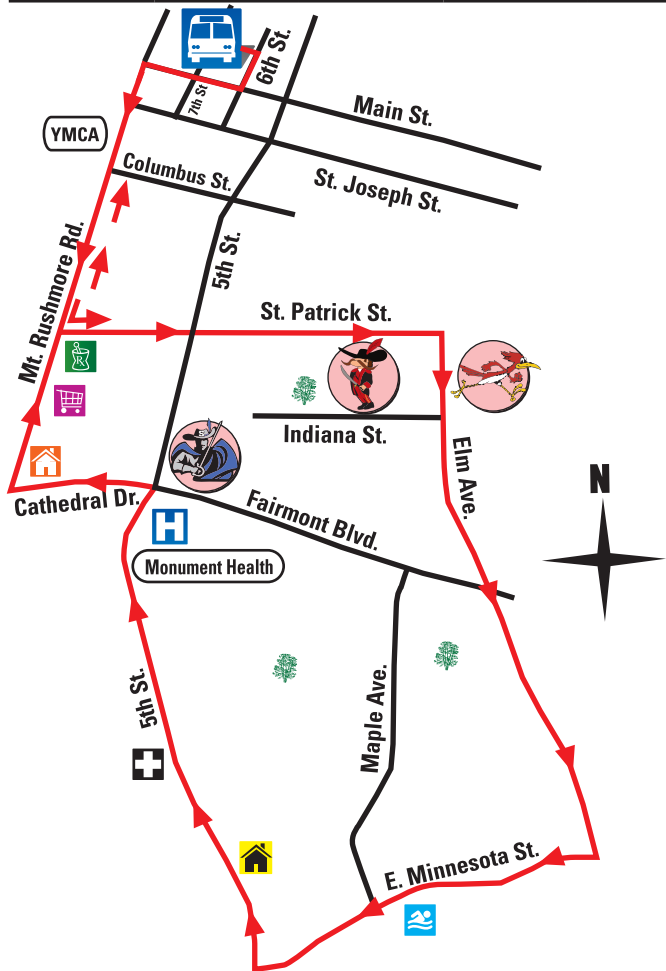

SOUTHBOUND

WASHINGTONroute

NORTHBOUND

Depart from MBTC	Mt Rush Rd & Columbus	5th & St Pat	Elm & Indiana	Elm & Minnesota	5th & Cathedral	Mt Rush Rd & St Pat	Arrive at MBTC
6:20	6:24	6:26	6:29	6:32	6:37	6:39	6:45
7:30	7:34	7:36	7:39	7:42	7:47	7:49	7:55
8:40	8:44	8:46	8:49	8:52	8:57	8:59	9:05
9:50	9:54	9:56	9:59	10:02	10:07	10:09	10:15
11:00	11:04	11:06	11:09	11:12	11:17	11:19	11:25
12:10	12:14	12:16	12:19	12:22	12:27	12:29	12:35
1:20	1:24	1:26	1:29	1:32	1:37	1:39	1:45
2:30	2:34	2:36	2:39	2:42	2:47	2:49	2:55
3:40	3:44	3:46	3:49	3:52	3:57	3:59	4:05
4:50	4:54	4:56	4:59	5:02	5:07	5:09	5:15

Depart from MBTC	Public Safety Building	St Joe & E Blvd	E North & N LaCrosse	N LaCrosse & E Anamosa	Rushmore Mall	Disk Dr & N Haines	Wendy's	Omaha & Mt Rush Rd	Arrive at MBTC
6:55	6:57	6:59	7:02	7:04	7:08	7:11	7:13	7:18	7:20
8:05	8:07	8:09	8:12	8:14	8:18	8:21	8:23	8:28	8:30
9:15	9:17	9:19	9:22	9:24	9:28	9:31	9:33	9:38	9:40
10:25	10:27	10:29	10:32	10:34	10:38	10:41	10:43	10:48	10:50
11:35	11:37	11:39	11:42	11:44	11:48	11:51	11:53	11:58	12:00
12:45	12:47	12:49	12:52	12:54	12:58	1:01	1:03	1:08	1:10
1:55	1:57	1:59	2:02	2:04	2:08	2:11	2:13	2:18	2:20
3:05	3:07	3:09	3:12	3:14	3:18	3:21	3:23	3:28	3:30
4:15	4:17	4:19	4:22	4:24	4:28	4:31	4:33	4:38	4:40
5:25	5:27	5:29	5:32	5:34	5:38	5:41	5:43	5:48	5:50

SERVICE PROVIDED MONDAY - SATURDAY Yellow indicates Saturday service schedule

SERVICES ALONG ROUTE

Milo Barber Transportation Center

- Walgreens
- Robbinsdale Elementary School
- South Middle School
- Parkview Pool
- West Hills Village
- VA Clinic
- Monument Health
- St. Thomas More High School
- Valley View Highrise
- Safeway
- Pennington County Community Restoration Center
- Courthouse
- Public Safety Building
- Post Office
- Rapid City Bike Path
- Multiple Hotels
- Restaurant
- Golden Ticket Rushmore 7 Movie Theater
- Rushmore Plaza Holiday Inn
- The Monument
- Central High School

FOR HOLIDAY SCHEDULE & ADDITIONAL INFORMATION:
394-6631 • rapidride.org